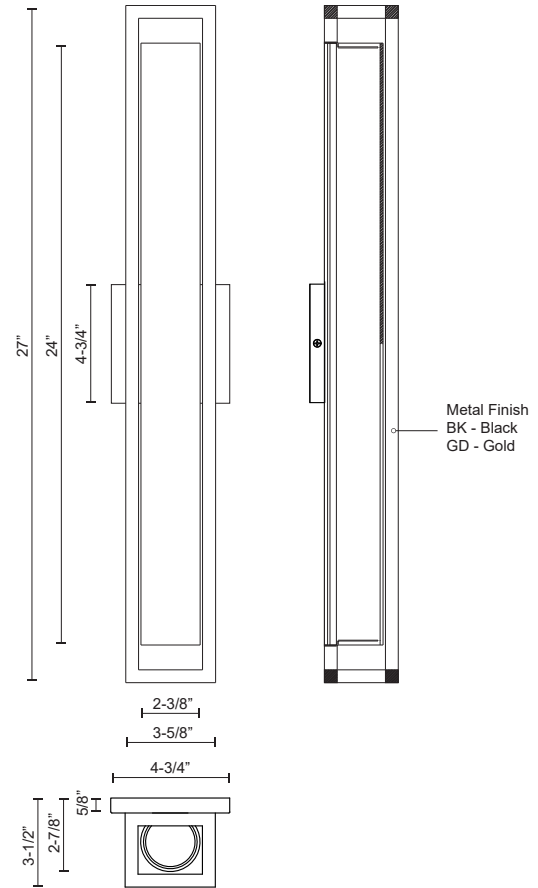

LOCHWOOD WS83427

WALL

PROJECT

WS83427-GD
Gold

WS83427-BK
Black

SPECIFICATION DETAILS

Fixture Dimensions	W3-5/8" x H27" x E3-1/2"
Light Source	AC LED Module
Wattage	31W
Total Lumens	2400lm
Delivered Lumens	GD-1499lm
Voltage	120V
Color Temperature	3000K
CRI (Ra)	90CRI
Optional Color Temps	2700K - 5000K Available, Minimum Order Quantities Apply
LED Rated Life	50,000 hours
Dimming	100% - 10%, ELV Dimmer (Not Included)
Glass Details	Opal Glass
ADA Compliant	Yes
Location	Dry
Mounting Style	All Orientation; Wall;
CEC Title 24 JA8	Yes, JA8-2022
Energy Star Certified	Energy Star Compliant
Canopy Dimensions	W4-3/4" x H4-3/4" x E5/8"
Paint Finish	BK01

* For custom options, consult factory for details.

* For warranty information, please visit www.kuzcolighting.com/warranty

DESCRIPTION

Square powder-coated steel frame. Extruded aluminum heatsink mounted to square wall plate. Cylindrical opal glass diffuser. Outward emitting wall light. Custom options available.